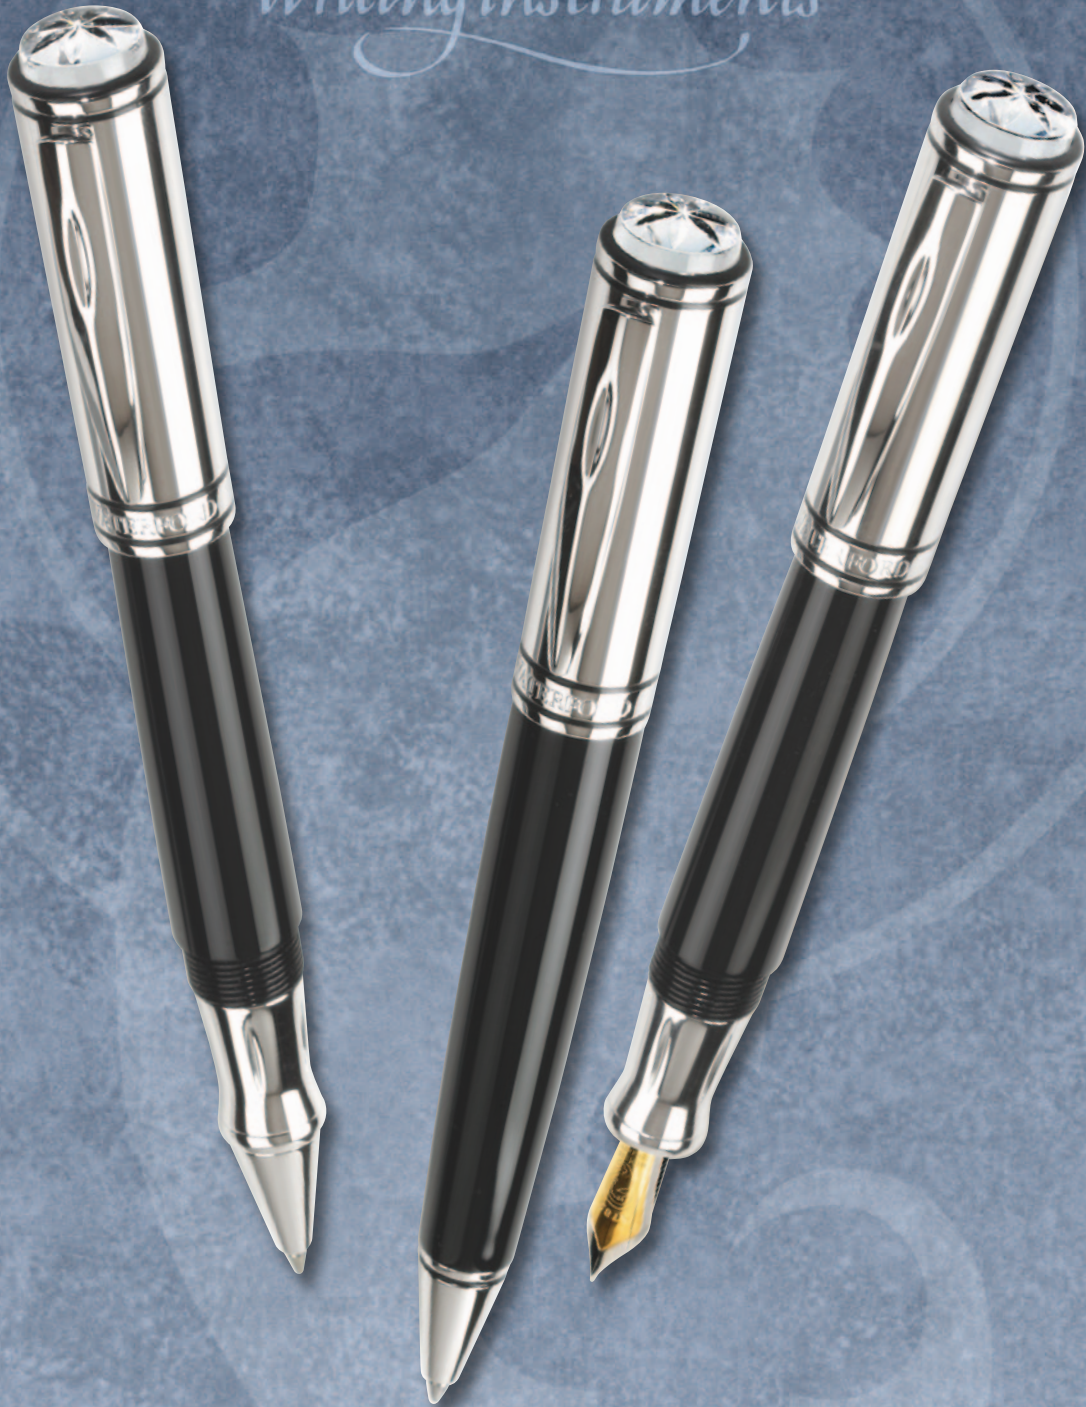

WATERFORD®

Writing Instruments

WORTHY OF THE MOMENT FOR OVER TWO CENTURIES